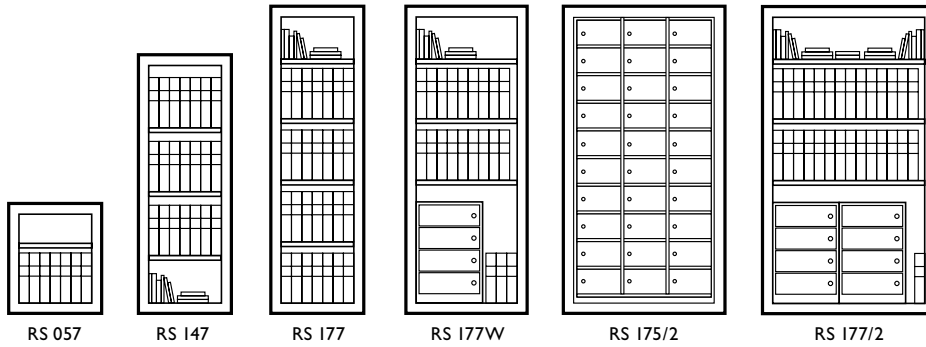

Rosengrens RS

Burglary protection of valuables

Rosengrens RS is a complete range of security cabinets for protection of valuables against theft and burglary. The cabinets are available in six various sizes, from 104 up to 678 litres. RS can be provided with a wide range of functional and flexible interior fittings, such as extensible shelf, extensible file frame, key-rack and lockable compartment. With the various fitting alternatives all your valuables and vital documents can be stored in the most efficient way. The security cabinets RS are burglary tested and approved according to the Swedish Standard SS 3492. A resettable key lock is fitted as standard and other locking options are available upon request.

Rosengrens RS

Burglary protection of valuables

Product data								
Model	External dimensions (mm)			Internal dimensions (mm)			Weight (kgs)	Vol. (lit)
	Height	Width	Depth	Height	Width	Depth		
RS 057	680	575	500	672	547	440	80	162
RS 147	1600	575	500	1592	547	440	155	383
RS 177	1900	575	500	1892	547	440	180	455
RS 177W	1900	750	500	1892	720	440	207	599
RS 175/2	1900	1000	500	1892	974	412	345	759
RS 177/2	1900	1070	500	1892	1044	412	352	814

Interior fittings

- Shelf**
Ext. size adapted to cabinet model
- Extensible shelf**
Ext. size adapted to cabinet model
- File frame**
Ext. size adapted to cabinet model
- Extensible file frame**
Ext. size adapted to cabinet model
- Shelf for laptops**
Ext. size 220x545x410
Space between each partition 85 mm
- Lockable comp.**
Ext. size 200x450x400
Int. size 150x320x365
Ext. size 390x450x400
Int. size 340x320x365
- 4-compartment module**
Ext. size with socket 643x450x390
Int. size each comp. 130x375x365
- 14-compartment module**
Ext. size with socket 931x933x380
Int. size each comp. 112x395x357
- Lockable compartments 20 pcs**
As per customer's demand
- Lockable compartments 30 pcs**
As per customer's demand